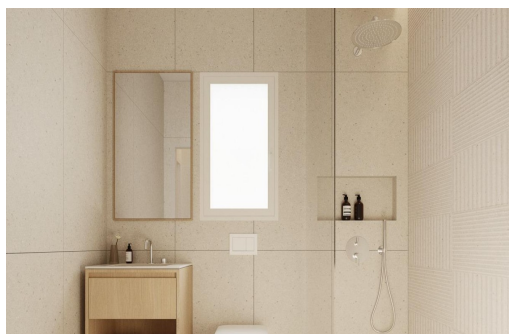

Klíčové vlastnosti

- Ložnice: 2
- Postaveno: 101m²
- Koupelny: 2
- Energetické hodnocení: B

Vlastnosti

- Air Conditioning: Pre-Installed
- Communal Pool
- Elevator/Lift
- Near Bus Route
- Near Schools
- Solarium: Yes
- Terrace: 19 Msq.
- Beach: 1000 Meters
- Double Bedrooms: 2
- Location: Coastal
- Near Commercial Center
- Patio
- Space
- Useable Build Space: 90 Msq.