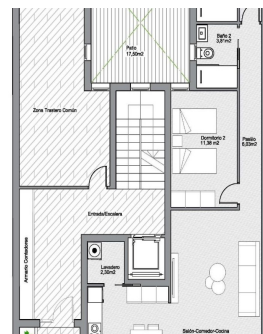

## Klíčové vlastnosti

- Ložnice: 2
- Postaveno: 101m<sup>2</sup>
- Koupelny: 2
- Energetické hodnocení: B

## Vlastnosti

- Air Conditioning: Pre-Installed
- Communal Pool
- Elevator/Lift
- Near Bus Route
- Near Schools
- Solarium: Yes
- Terrace: 19 Msq.
- Beach: 1000 Meters
- Double Bedrooms: 2
- Location: Coastal
- Near Commercial Center
- Patio
- Space
- Useable Build Space: 90 Msq.