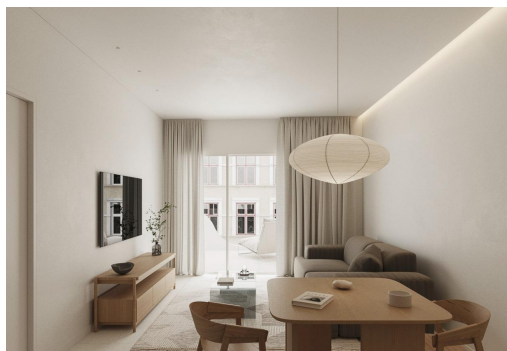

REF: RD-84209

Novostavba · Apartment · Torrevieja

2 LOŽNICE

2 KOUPELNY

101M²

0M²

ANO

B