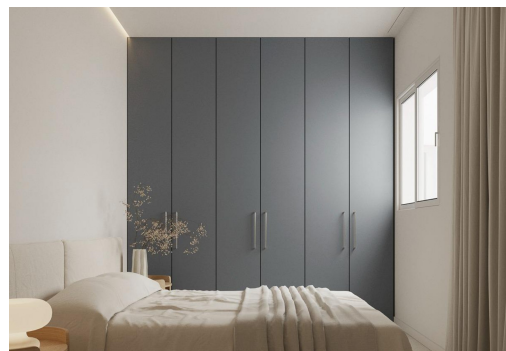

REF: RD-84209

Novostavba · Apartment · Torrevieja

2 LOŽNICE

2 KOUPELNY

101M²

0M²

ANO

B