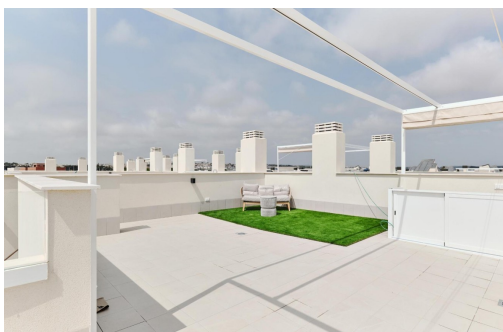

Klíčové vlastnosti

- Ložnice: 2
- Postaveno: 106m²
- Koupelny: 2
- Energetické hodnocení: B

Vlastnosti

- Air Conditioning: Pre-Installed
- Communal Pool
- Gated
- Location: Coastal, Urbanisation
- Near Schools
- Parking - Space
- Terrace: 77 Msq.
- Beach: 250 Meters
- Double Bedrooms: 2
- Key Ready
- Near Bus Route
- Number of Parking Spaces: 1
- Solarium: Yes
- Useable Build Space: 80 Msq.