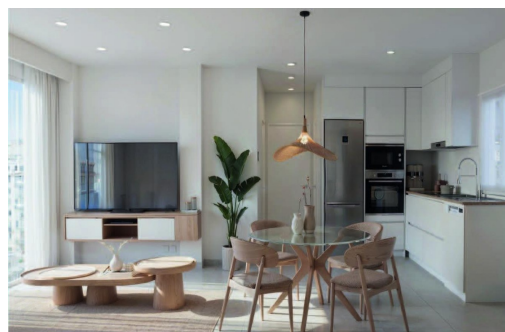

Klíčové vlastnosti

- Ložnice: 2
- Postaveno: 62m²
- Koupelny: 2
- Energetické hodnocení: B

Vlastnosti

- Air Conditioning: Pre-Installed
- Communal Pool
- Elevator/Lift
- Near Commercial Center
- Solarium: Yes
- Terrace: 76 Msq.
- Beach: 250 Meters
- Double Bedrooms: 2
- Near Bus Route
- Near Schools
- Space
- Useable Build Space: 54 Msq.