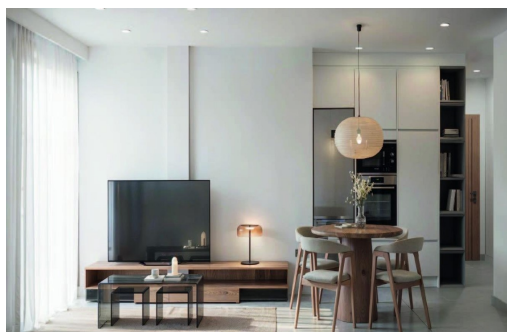

Klíčové vlastnosti

- Ložnice: 2
- Postaveno: 62m²
- Koupelny: 2
- Energetické hodnocení: B

Vlastnosti

- Air Conditioning: Pre-Installed
- Communal Pool
- Elevator/Lift
- Near Commercial Center
- Solarium: Yes
- Terrace: 76 Msq.
- Beach: 250 Meters
- Double Bedrooms: 2
- Near Bus Route
- Near Schools
- Space
- Useable Build Space: 54 Msq.