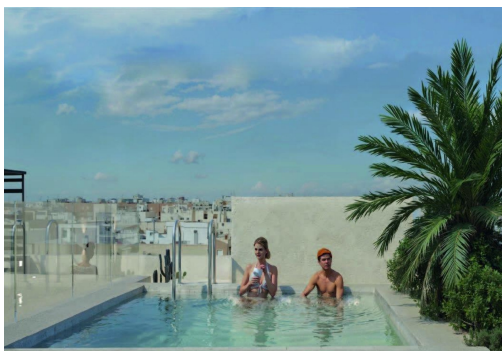

REF: RD-42828

Novostavba · Penthouse · Torre Vieja

2 LOŽNICE

2 KOUPELNY

62M²

0M²

ANO

B