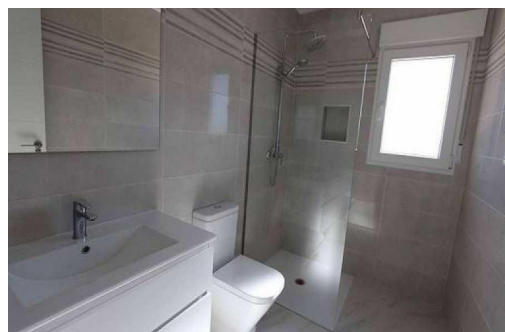

Klíčové vlastnosti

- Ložnice: 3
- Postaveno: 120m²
- Energetické hodnocení: B
- Koupelny: 2
- Pozemek: 10.000m²

Vlastnosti

- Air Conditioning: Pre-Installed
- Double Bedrooms: 3
- Gated
- Near Schools
- Parking - Space
- Terrace: 20 Msq.
- Beach: 50000 Meters
- Garden
- Location: Rural
- Number of Parking Spaces: 1
- Private Pool
- Useable Build Space: 98 Msq.