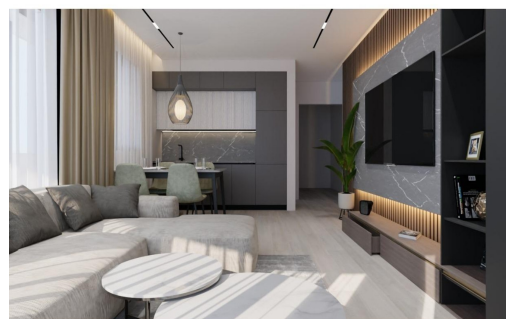

REF: RD-68818

New Build · Apartment · Torrevieja

1 BEDROOMS

1 BATHROOMS

45M²

0M²

YES

B