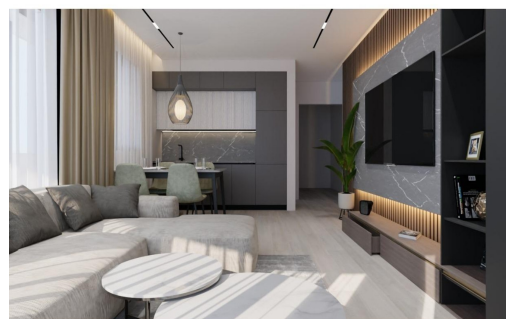

REF: RD-68818

Novostavba · Apartment · Torrevieja

1 LOŽNICE

1 KOUPELNY

45M²

0M²

ANO

B