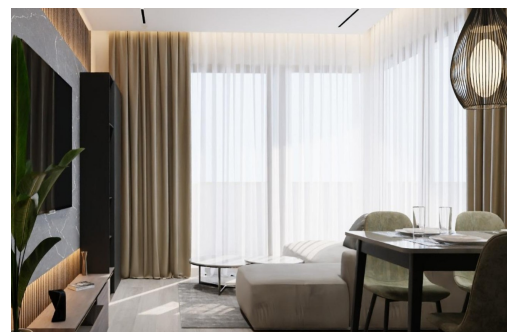

Klíčové vlastnosti

- Ložnice: 1
- Postaveno: 45m²
- Koupelny: 1
- Energetické hodnocení: B

Vlastnosti

- Beach: 600 Meters
- Double Bedrooms: 1
- Location: Coastal
- Near Commercial Center
- Space
- Useable Build Space: 38 Msq.
- Communal Pool
- Elevator/Lift
- Near Bus Route
- Near Schools
- Terrace: 4 Msq.