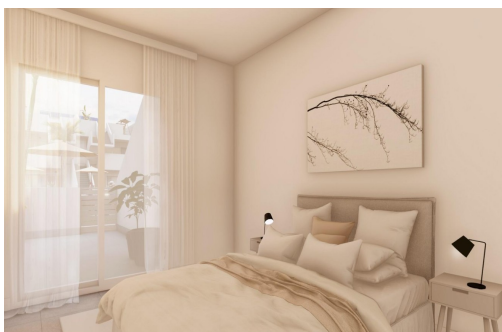

Klíčové vlastnosti

- Ložnice: 2
- Postaveno: 80m²

- Koupelny: 2
- Energetické hodnocení: B

Vlastnosti

- Air Conditioning: Pre-Installed
- Communal Pool
- Gated
- Near Commercial Center
- Parking - Space
- Terrace: 60 Msq.

- Beach: 15000 Meters
- Double Bedrooms: 2
- Location: Rural, Urbanisation
- Number of Parking Spaces: 1
- Solarium: Yes
- Useable Build Space: 70 Msq.