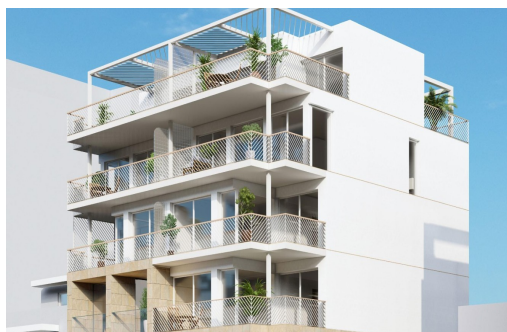

SUPERFICIE ÚTIL Usable Area	65,93 m²
SUPERFICIE TERRAZAS Terrace Area	42,83 m²
SUPERFICIE CONSTRUIDA /Incl. terrazas/ Built Area /Incl. terrace/	120,22 m²