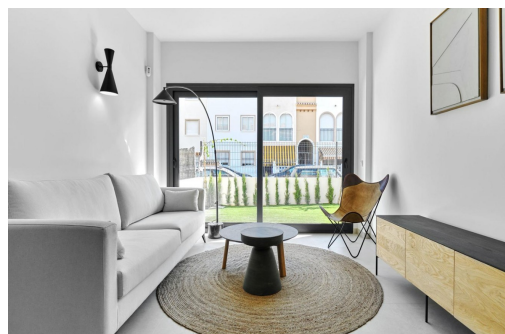

Klíčové vlastnosti

- Ložnice: 2
- Postaveno: 100m²
- Energetické hodnocení: B
- Koupelny: 2
- Pozemek: 42m²

Vlastnosti

- Air Conditioning: Pre-Installed
- Communal Pool
- Garden
- Key Ready
- Near Bus Route
- Near Schools
- Parking - Space
- Useable Build Space: 77 Msq.
- Beach: 250 Meters
- Double Bedrooms: 2
- Gated
- Location: Coastal, Urbanisation
- Near Commercial Center
- Number of Parking Spaces: 1
- Terrace: 14 Msq.