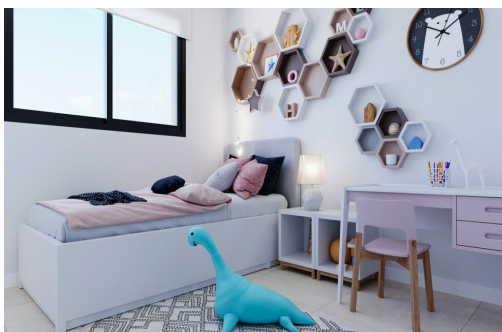

Klíčové vlastnosti

- Ložnice: 2
- Postaveno: 75m²
- Koupelny: 2
- Energetické hodnocení: B

Vlastnosti

- Air Conditioning: Pre-Installed
- Communal Pool
- Gated
- Location: Coastal, Urbanisation
- Near Commercial Center
- Near Trees
- Parking - Space
- Terrace: 91 Msq.
- Beach: 4000 Meters
- Double Bedrooms: 2
- Key Ready
- Near Bus Route
- Near Schools
- Number of Parking Spaces: 1
- Solarium: Yes
- Useable Build Space: 65 Msq.