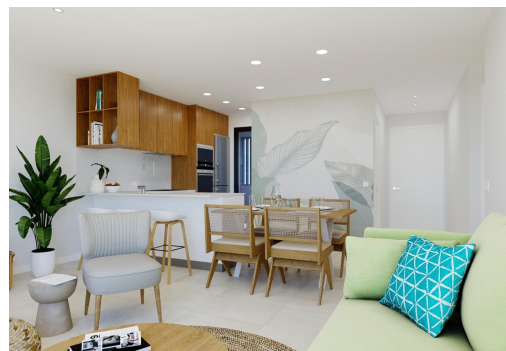

REF: RD-64713

Novostavba · Bungalow · Torrevieja

2 LOŽNICE

2 KOUPELNY

75M²

0M²

ANO

B