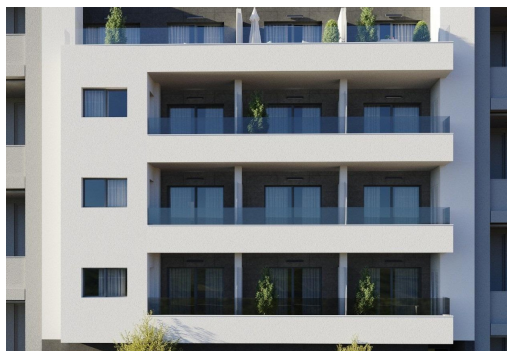

REF: RD-47148

Novostavba · Apartment · Torrevieja

2 LOŽNICE

2 KOUPELNY

85M<sup>2</sup>

0M<sup>2</sup>

ANO

B

## Vlastnosti

- Air Conditioning: Pre-Installed
- Communal Pool
- Elevator/Lift
- Near Bus Route
- Near Schools
- Terrace: 9 Msq.

- Beach: 400 Meters
- Double Bedrooms: 2
- Location: Coastal
- Near Commercial Center
- Parking - Space
- Useable Build Space: 80 Msq.