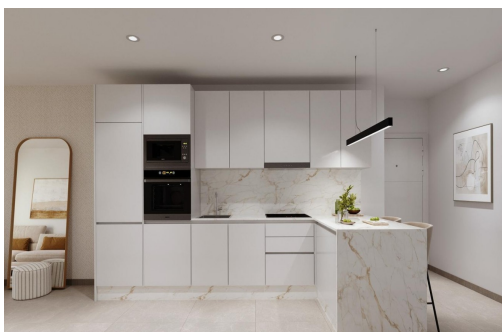

key features

- Sypialnie: 1
- Łazienki: 1
- Powierzchnia: 52m²
- Ocena energetyczna: B

Szczegóły oferty

- Air Conditioning: Pre-Installed
- Beach: 600 Meters
- Communal Pool
- Double Bedrooms: 1
- Elevator/Lift
- Location: Coastal
- Near Bus Route
- Near Commercial Center
- Near Schools
- Parking - Space
- Terrace: 9 Msq.
- Useable Build Space: 46 Msq.