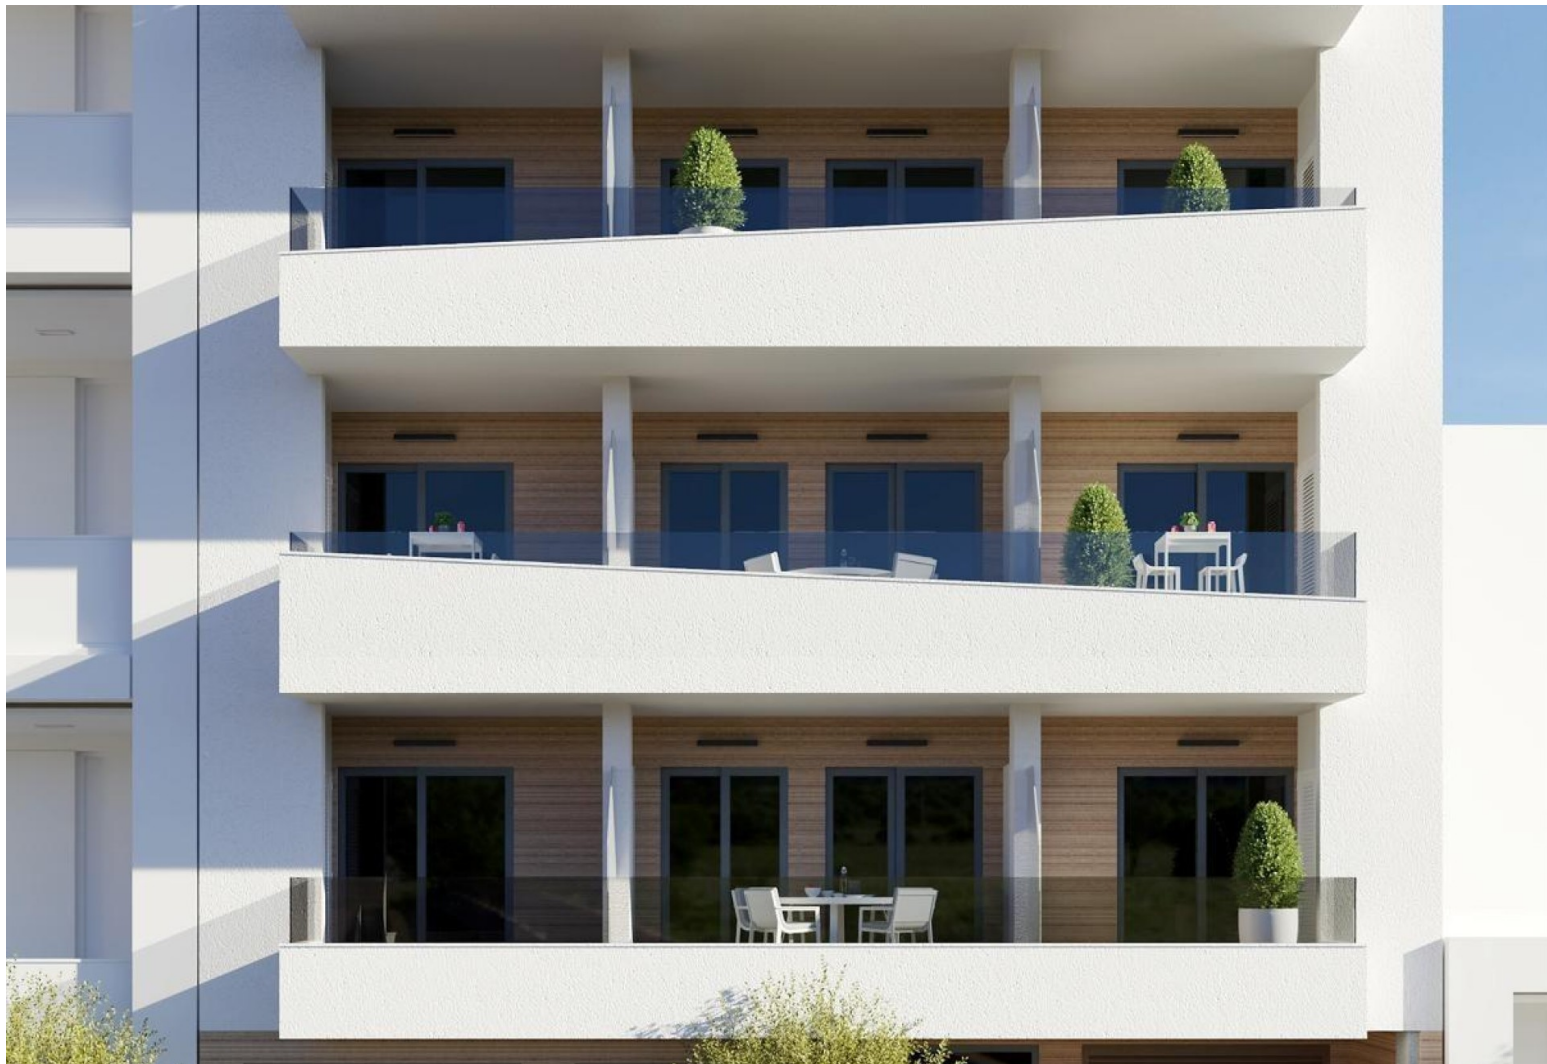

REF: RD-96041

Nowo zbudowane · Apartament · Torrevieja

1 SYPIALNIE

1 ŁAZIENKI

52M²

0M²

TAK

B

key features

- Sypialnie: 1
- Łazienki: 1
- Powierzchnia: 52m²
- Ocena energetyczna: B

Szczegóły oferty

- Air Conditioning: Pre-Installed
- Beach: 600 Meters
- Communal Pool
- Double Bedrooms: 1
- Elevator/Lift
- Location: Coastal
- Near Bus Route
- Near Commercial Center
- Near Schools
- Parking - Space
- Terrace: 9 Msq.
- Useable Build Space: 46 Msq.