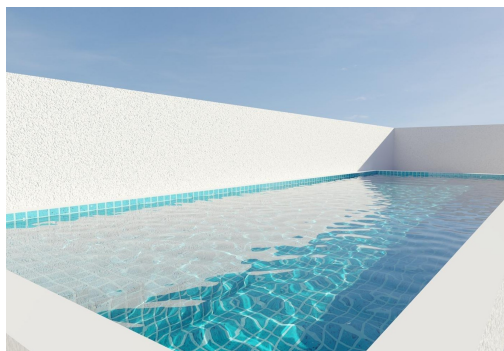

REF: RD-96041

Nowo zbudowane · Apartament · Torrevieja

1 SYPIALNIE

1 ŁAZIENKI

52M²

0M²

TAK

B