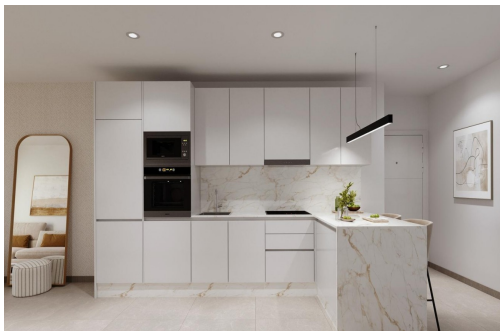

Klíčové vlastnosti

- Ložnice: 1
- Postaveno: 52m²
- Koupelny: 1
- Energetické hodnocení: B

Vlastnosti

- Air Conditioning: Pre-Installed
- Communal Pool
- Elevator/Lift
- Near Bus Route
- Near Schools
- Terrace: 9 Msq.
- Beach: 600 Meters
- Double Bedrooms: 1
- Location: Coastal
- Near Commercial Center
- Parking - Space
- Useable Build Space: 46 Msq.