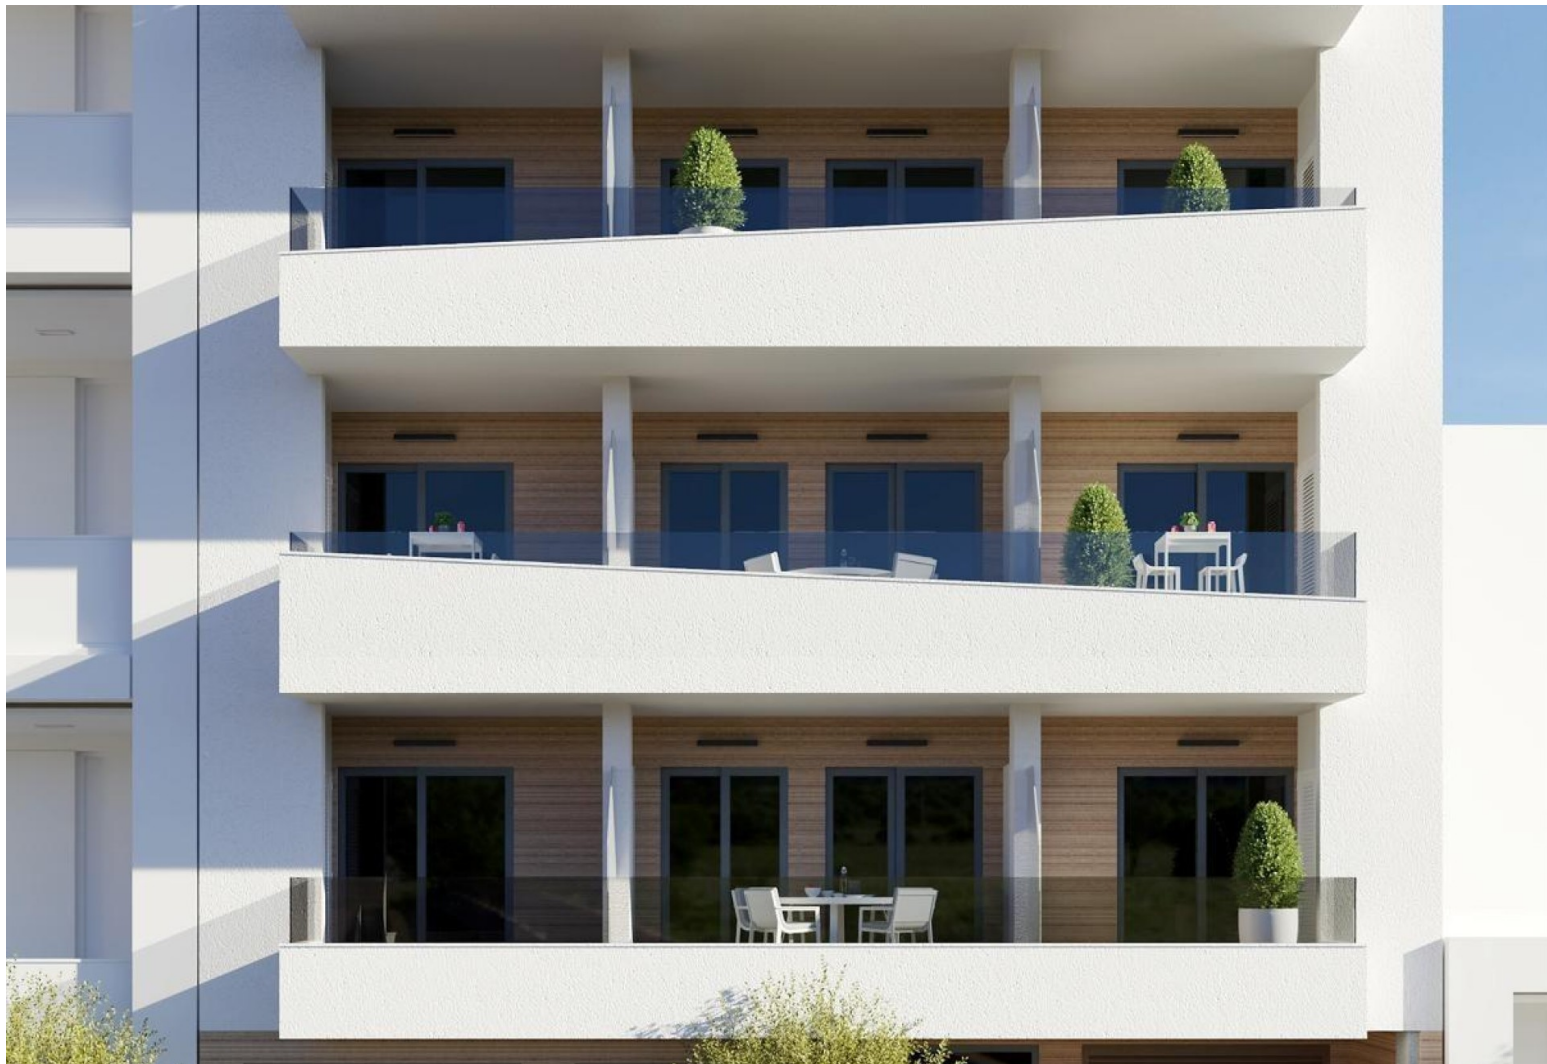

REF: RD-96041

Novostavba · Apartment · Torrevieja

1 LOŽNICE

1 KOUPELNY

52M<sup>2</sup>

0M<sup>2</sup>

ANO

B

## Vlastnosti

- Air Conditioning: Pre-Installed
- Communal Pool
- Elevator/Lift
- Near Bus Route
- Near Schools
- Terrace: 9 Msq.
- Beach: 600 Meters
- Double Bedrooms: 1
- Location: Coastal
- Near Commercial Center
- Parking - Space
- Useable Build Space: 46 Msq.