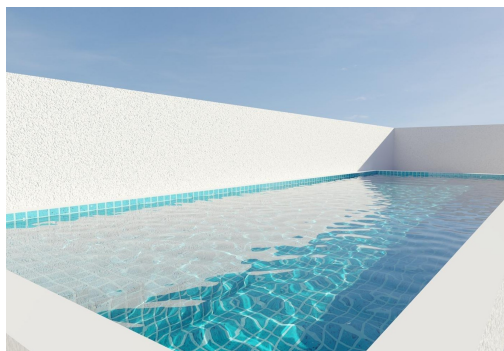

REF: RD-96041

Novostavba · Apartment · Torrevieja

1 LOŽNICE

1 KOUPELNY

52M²

0M²

ANO

B