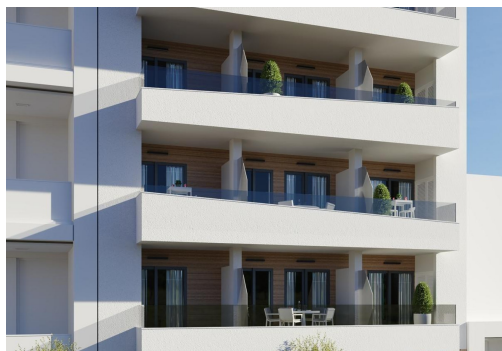

REF: RD-68335

Novostavba · Penthouse · Torrevieja

1 LOŽNICE

1 KOUPELNY

74M²

0M²

ANO

B

■ Elevator/Lift

■ Near Bus Route

■ Near Schools

■ Solarium: Yes

■ Useable Build Space: 66 Msq.

■ Beach: 600 Meters

■ Double Bedrooms: 1

■ Location: Coastal