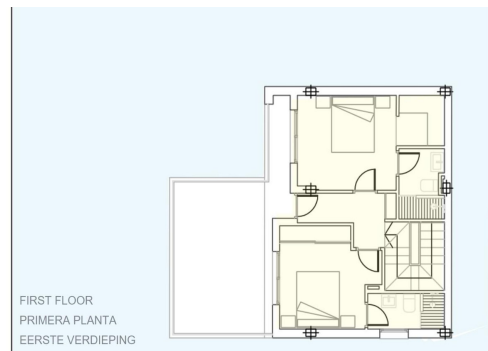

REF: RD-28952

Novostavba · Villa · Torre Pacheco

3 LOŽNICE

3 KOUPELNY

122M²

242M²

ANO

B

Klíčové vlastnosti

- Ložnice: 3
- Postaveno: 122m²
- Energetické hodnocení: B
- Koupelny: 3
- Pozemek: 242m²

Vlastnosti

- Air Conditioning: Pre-Installed
- Double Bedrooms: 3
- Gated
- Near Schools
- Parking - Space
- Terrace: 40 Msq.
- Beach: 15000 Meters
- Garden
- Location: Rural
- Number of Parking Spaces: 1
- Private Pool
- Useable Build Space: 110 Msq.