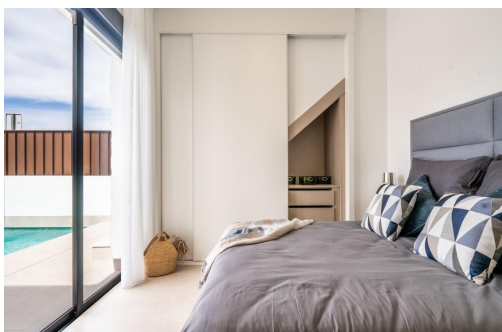

Klíčové vlastnosti

- Ložnice: 3
- Postaveno: 122m²
- Energetické hodnocení: B
- Koupelny: 3
- Pozemek: 242m²

Vlastnosti

- Air Conditioning: Pre-Installed
- Double Bedrooms: 3
- Gated
- Near Schools
- Parking - Space
- Terrace: 40 Msq.
- Beach: 15000 Meters
- Garden
- Location: Rural
- Number of Parking Spaces: 1
- Private Pool
- Useable Build Space: 110 Msq.