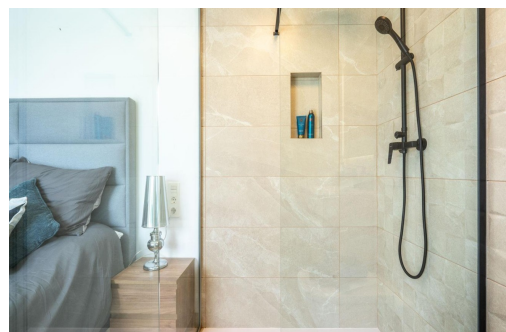

Klíčové vlastnosti

- Ložnice: 3
- Postaveno: 122m²
- Energetické hodnocení: B
- Koupelny: 3
- Pozemek: 242m²

Vlastnosti

- Air Conditioning: Pre-Installed
- Double Bedrooms: 3
- Gated
- Near Schools
- Parking - Space
- Terrace: 40 Msq.
- Beach: 15000 Meters
- Garden
- Location: Rural
- Number of Parking Spaces: 1
- Private Pool
- Useable Build Space: 110 Msq.