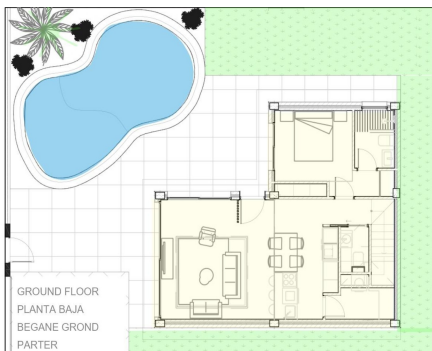

REF: RD-28952

Novostavba · Villa · Torre Pacheco

3 LOŽNICE

3 KOUPELNY

122M²

242M²

ANO

B

Klíčové vlastnosti

- Ložnice: 3
- Postaveno: 122m²
- Energetické hodnocení: B
- Koupelny: 3
- Pozemek: 242m²

Vlastnosti

- Air Conditioning: Pre-Installed
- Double Bedrooms: 3
- Gated
- Near Schools
- Parking - Space
- Terrace: 40 Msq.
- Beach: 15000 Meters
- Garden
- Location: Rural
- Number of Parking Spaces: 1
- Private Pool
- Useable Build Space: 110 Msq.