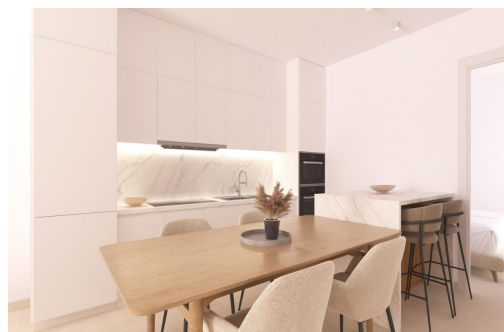

Klíčové vlastnosti

- Ložnice: 2
- Postaveno: 68m²

- Koupelny: 2
- Energetické hodnocení: B

Vlastnosti

- Air Conditioning: Pre-Installed
- Communal Pool
- Elevator/Lift
- Gym
- Near Schools
- Parking - Space
- Terrace: 18 Msq.

- Beach: 9000 Meters
- Double Bedrooms: 2
- Gated
- Location: Rural, Urbanisation
- Number of Parking Spaces: 1
- Storage / Trastero
- Useable Build Space: 60 Msq.