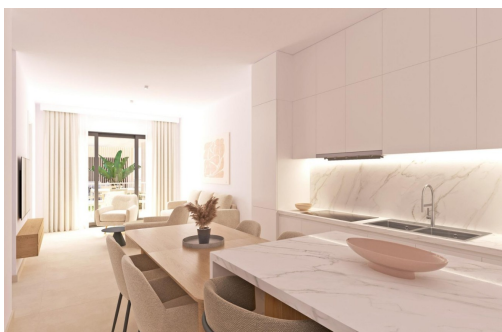

Klíčové vlastnosti

- Ložnice: 2
- Postaveno: 68m²

- Koupelny: 2
- Energetické hodnocení: B

Vlastnosti

- Air Conditioning: Pre-Installed
- Communal Pool
- Elevator/Lift
- Gym
- Near Schools
- Parking - Space
- Terrace: 18 Msq.

- Beach: 9000 Meters
- Double Bedrooms: 2
- Gated
- Location: Rural, Urbanisation
- Number of Parking Spaces: 1
- Storage / Trastero
- Useable Build Space: 60 Msq.