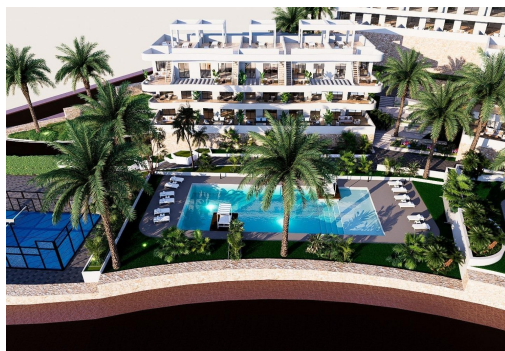

REF: RD-52175

Novostavba · Apartment · Finestrat

2 LOŽNICE

2 KOUPELNY

68M²

0M²

ANO

B