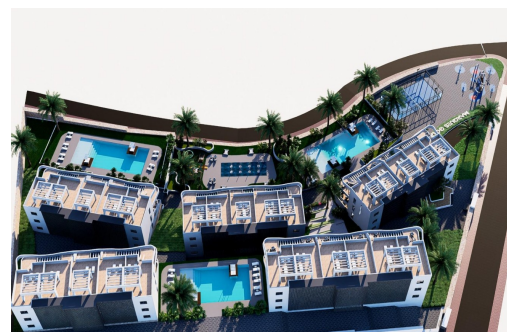

Klíčové vlastnosti

- Ložnice: 2
- Postaveno: 68m²
- Koupelny: 2
- Energetické hodnocení: B

Vlastnosti

- Air Conditioning: Pre-Installed
- Communal Pool
- Elevator/Lift
- Location: Coastal, Mountain, Urbanisation
- Near Commercial Center
- Near Schools
- Number of Parking Spaces: 1
- Terrace: 31 Msq.
- Beach: 5000 Meters
- Double Bedrooms: 2
- Gated
- Near Childrens Parks
- Near Golf / Golf Resort Property
- Near Train Station
- Parking - Space
- Useable Build Space: 60 Msq.