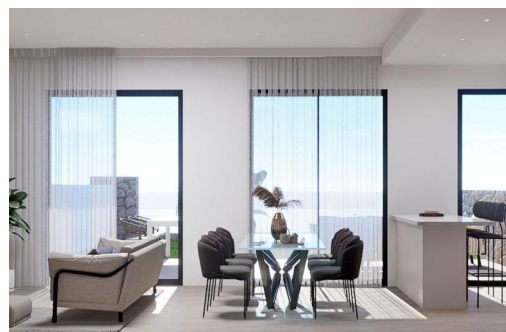

Klíčové vlastnosti

- Ložnice: 2
- Postaveno: 90m²
- Koupelny: 2
- Energetické hodnocení: B

Vlastnosti

- Air Conditioning: Pre-Installed
- Communal Pool
- Elevator/Lift
- Gym
- Near Commercial Center
- Number of Parking Spaces: 1
- Solarium: Yes
- Terrace: 131 Msq.
- Beach: 4000 Meters
- Double Bedrooms: 2
- Gated
- Location: Coastal, Urbanisation
- Near Schools
- Parking - Space
- Storage / Trastero
- Useable Build Space: 80 Msq.