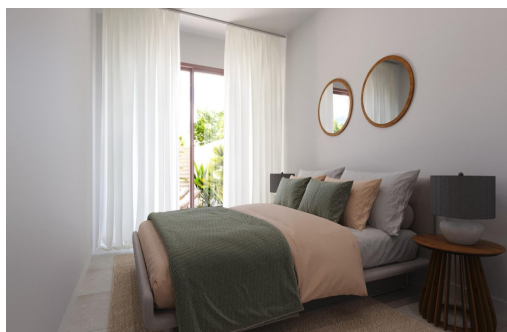

Klíčové vlastnosti

- Ložnice: 2
- Postaveno: 74m²
- Energetické hodnocení: B
- Koupelny: 2
- Pozemek: 141m²

Vlastnosti

- Air Conditioning: Pre-Installed
- Double Bedrooms: 2
- Gated
- Near Commercial Center
- Number of Parking Spaces: 1
- Private Pool
- Terrace: 133 Msq.
- Beach: 20000 Meters
- Garden
- Location: Rural, Urbanisation
- Near Schools
- Parking - Space
- Solarium: Yes
- Useable Build Space: 64 Msq.