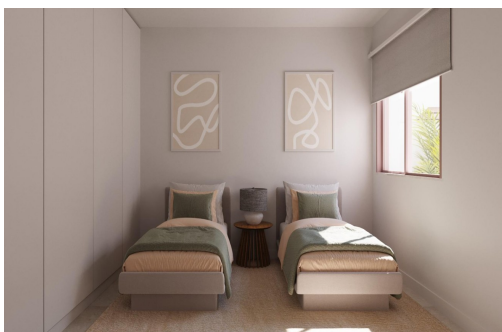

Klíčové vlastnosti

- Ložnice: 2
- Postaveno: 74m²
- Energetické hodnocení: B
- Koupelny: 2
- Pozemek: 141m²

Vlastnosti

- Air Conditioning: Pre-Installed
- Double Bedrooms: 2
- Gated
- Near Commercial Center
- Number of Parking Spaces: 1
- Private Pool
- Terrace: 133 Msq.
- Beach: 20000 Meters
- Garden
- Location: Rural, Urbanisation
- Near Schools
- Parking - Space
- Solarium: Yes
- Useable Build Space: 64 Msq.