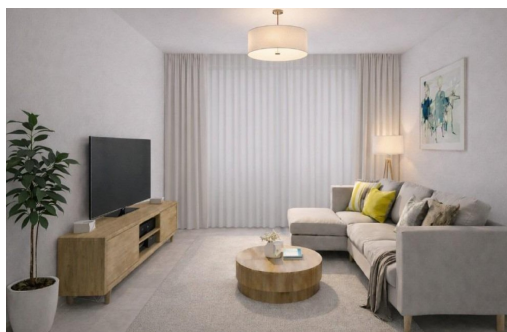

Klíčové vlastnosti

■ Ložnice: 1

■ Postaveno: 53m²

■ Koupelny: 1

■ Energetické hodnocení: B

Vlastnosti

■ Air Conditioning: Pre-Installed

■ Double Bedrooms: 1

■ Gated

■ Near Bus Route

■ Near Schools

■ Terrace: 4 Msq.

■ Beach: 400 Meters

■ Elevator/Lift

■ Location: Coastal

■ Near Commercial Center

■ Space

■ Useable Build Space: 46 Msq.