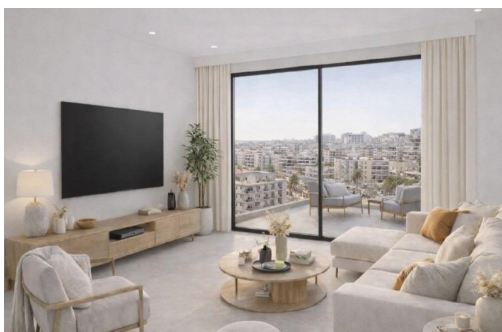

Klíčové vlastnosti

- Ložnice: 2
- Postaveno: 90m²
- Koupelny: 2
- Energetické hodnocení: B

Vlastnosti

- Air Conditioning: Pre-Installed
- Double Bedrooms: 2
- Gated
- Near Bus Route
- Near Schools
- Solarium: Yes
- Terrace: 83 Msq.
- Useable Build Space: 80 Msq.
- Beach: 400 Meters
- Elevator/Lift
- Location: Coastal
- Near Commercial Center
- Private Pool
- Space
- Toilet: 1