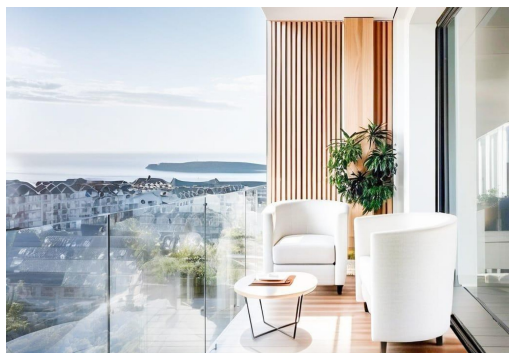

REF: RD-66835

Novostavba · Penthouse · Torrevieja

2 LOŽNICE

1 KOUPELNY

74M²

0M²

ANO

B