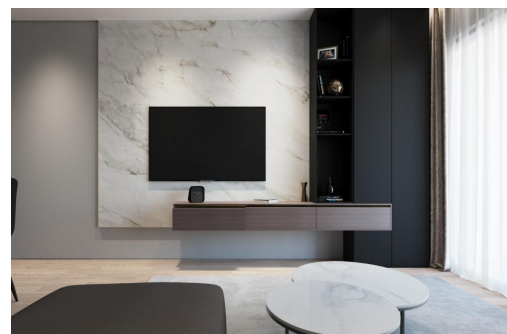

Klíčové vlastnosti

- Ložnice: 2
- Postaveno: 74m²
- Koupelny: 1
- Energetické hodnocení: B

Vlastnosti

- Beach: 250 Meters
- Double Bedrooms: 2
- Location: Coastal
- Near Commercial Center
- Parking - Space
- Terrace: 19 Msq.
- Communal Pool
- Elevator/Lift
- Near Bus Route
- Near Schools
- Solarium: Yes
- Useable Build Space: 55 Msq.