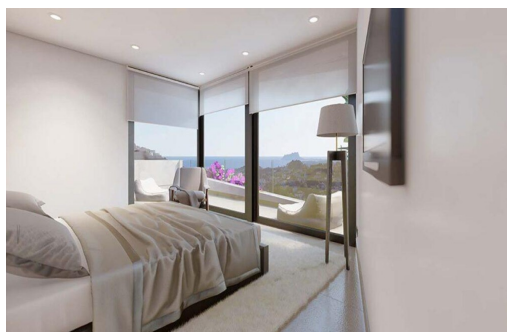

Luxury New Build Villas with Sea Views in Benitachell ☐☐ Exclusive Villas in Golden Valley, Poble Nou de Benitachell ☐ Discover this outstanding new build development of 16 independent villas with stunning sea views, located in the prestigious Golden Valley urbanization in Poble Nou de Benitachell, Alicante. This privileged area sits between the popular coastal towns of Moraira and Javea, offering a peaceful residential environment surrounded by nature, yet close to beaches, restaurants and essential services. The elevated position guarantees panoramic Mediterranean views and a tranquil lifestyle on the Costa Blanca. ☐☐ Modern Architecture and Elegant Design ☐ These contemporary villas showcase avant garde architecture combined with spacious interiors filled with natural light. Each home has been carefully designed to deliver comfort, privacy and functionality, blending indoor and outdoor living seamlessly. Clean lines, large wind...