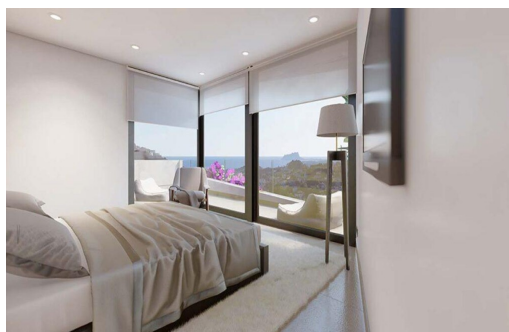

Klíčové vlastnosti

- Ložnice: 3
- Postaveno: 270m²
- Energetické hodnocení: A
- Koupelny: 3
- Pozemek: 328m²

Vlastnosti

- Beach: 3000 Meters
- Garden
- Heating: Yes
- Near Commercial Center
- Number of Parking Spaces: 2
- Private Pool
- Terrace: 70 Msq.
- Under-Build / Basement
- Double Bedrooms: 3
- Gated
- Location: Coastal, Urbanisation
- Near Schools
- Parking - Space
- Storage / Trastero
- Toilet: 1
- Useable Build Space: 240 Msq.