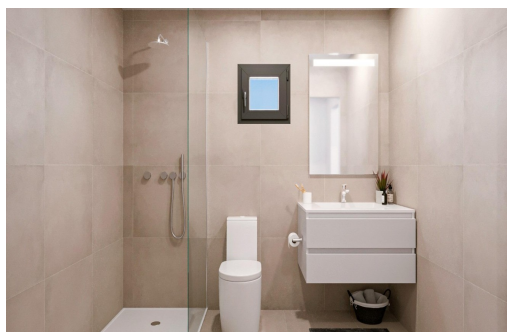

Résidence neuve composée de villas et de maisons mitoyennes à Fuente Álamo, Murcie. Cet emplacement offre un cadre naturel exceptionnel, loin de l'agitation des grandes villes et de la pression touristique de la côte. De plus, nous nous engageons à travailler dans une perspective de développement durable, en minimisant notre impact environnemental et en maximisant l'intégration avec la communauté locale. Ici, vos rêves d'un mode de vie paisible et durable deviennent réalité. Imaginez-vous vous réveiller chaque matin dans un cadre naturel impressionnant, entouré de paysages sereins et de la beauté unique de la campagne murcienne. Cette promotion privilégie l'efficacité énergétique, l'utilisation de matériaux respectueux de l'environnement et l'intégration harmonieuse dans le milieu rural. De la conception de la propriété à la planification du développement, nous réduisons notre empreinte carbone et encou...

Principales caractéristiques

- Chambres: 3
- Construit: 94m²
- Énergie: B
- Nbr. Sdb: 2
- Terrain: 191m²

Les caractéristiques

- Beach: 15000 Meters
- Double Bedrooms: 3
- Location: Rural, Urbanisation
- Near Schools
- Parking - Space
- Solarium: Yes
- Useable Build Space: 82 Msq.
- Cour
- Gated
- Near Commercial Center
- Number of Parking Spaces: 1
- Private Pool
- Terrace: 93 Msq.