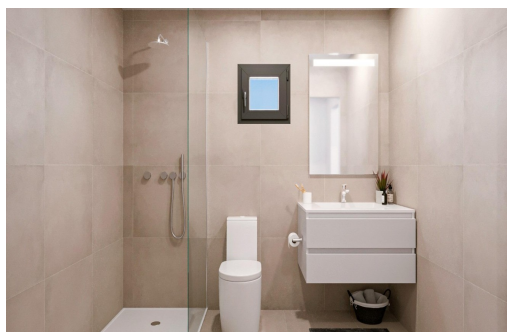

Neubauwohnanlage mit Villen und Reihenhäusern in Fuente Álamo, Murcia. □□Dieser Standort bietet eine außergewöhnliche natürliche Umgebung, fernab vom Trubel der Großstädte und dem touristischen Druck der Küste. Darüber hinaus verpflichten wir uns zu einer nachhaltigen Entwicklung, minimieren unsere Umweltbelastung und maximieren die Integration in die lokale Gemeinschaft. Hier werden Ihre Träume von einem ruhigen und nachhaltigen Lebensstil wahr. Stellen Sie sich vor, Sie wachen jeden Morgen in einer atemberaubenden Naturlandschaft auf, umgeben von ruhigen Landschaften und der einzigartigen Schönheit der murcianischen Landschaft. □□Bei diesem Projekt stehen Energieeffizienz, die Verwendung umweltfreundlicher Materialien und die harmonische Integration in die ländliche Umgebung im Vordergrund. Vom Entwurf der Immobilie bis zur Planung der Entwicklung, um unseren CO2-Fußabdruck zu reduzieren und verantwortungsbewusste Pra...

Hauptmerkmale

- Schlafzimmer: 3
- Gebaute Fläche: 94m²
- Energiebewertung: B
- Badezimmer: 2
- Grundstück: 191m²

Charakteristik

- Beach: 15000 Meters
- Garden
- Location: Rural, Urbanisation
- Near Schools
- Parking - Space
- Solarium: Yes
- Useable Build Space: 82 Msq.
- Double Bedrooms: 3
- Gated
- Near Commercial Center
- Number of Parking Spaces: 1
- Private Pool
- Terrace: 93 Msq.