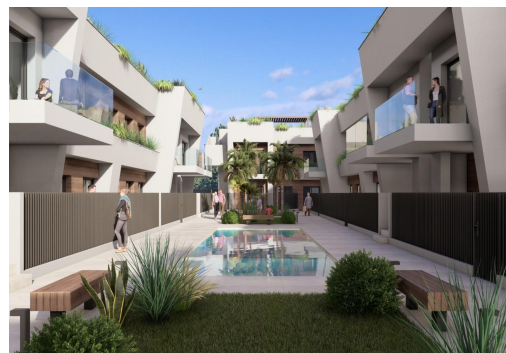

REF: RD-49185

Novostavba · Bungalow · Torre Pacheco

3 LOŽNICE

2 KOUPELNY

88M²

0M²

ANO

B

Klíčové vlastnosti

- Ložnice: 3
- Postaveno: 88m²
- Koupelny: 2
- Energetické hodnocení: B

Vlastnosti

- Air Conditioning: Yes
- Communal Pool
- Garden
- Location: Rural, Urbanisation
- Near Commercial Center
- Near Train Station
- Parking - Space
- Useable Build Space: 78 Msq.
- Beach: 11000 Meters
- Double Bedrooms: 3
- Gated
- Near Bus Route
- Near Schools
- Number of Parking Spaces: 1
- Terrace: 49 Msq.