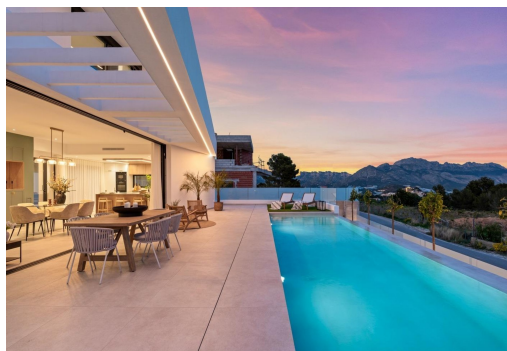

REF: RD-86466

Novostavba · Villa · Polop

4 LOŽNICE

4 KOUPELNY

306M²

366M²

ANO

A