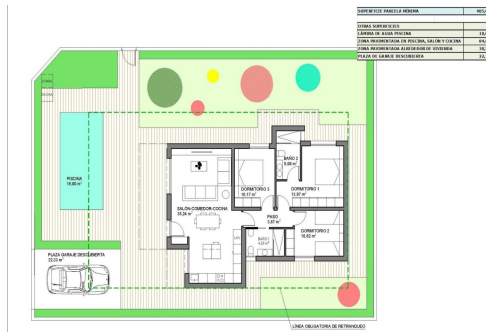

REF: RD-62922

Nieuwbouw · Villa · Hondon de las Nieves

3 SLAAPKAMERS

2 BADKAMERS

101M²

439M²

JA

B

Belangrijke kenmerken

- Slaapkamers: 3
- Gebouwd: 101m²
- Energieklasse: B
- Badkamers: 2
- Perceel: 439m²

Kenmerken

- Air Conditioning: Pre-Installed
- Double Bedrooms: 3
- Gated
- Near Schools
- Parking - Space
- Terrace: 20 Msq.
- Beach: 30000 Meters
- Garden
- Location: Rural, Mountain
- Number of Parking Spaces: 1
- Private Pool
- Useable Build Space: 83 Msq.