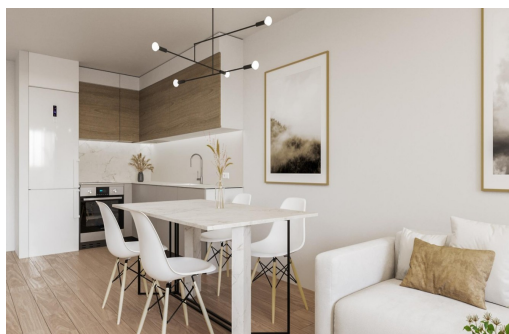

Klíčové vlastnosti

- Ložnice: 2
- Postaveno: 133m²
- Koupelny: 2
- Energetické hodnocení: B

Vlastnosti

- Air Conditioning: Pre-Installed
- Communal Pool
- Elevator/Lift
- Gym
- Near Bus Route
- Near Commercial Center
- Parking - Space
- Terrace: 72 Msq.
- Beach: 400 Meters
- Double Bedrooms: 2
- Gated
- Location: Coastal
- Near Childrens Parks
- Near Schools
- Solarium: 53 Msq.
- Useable Build Space: 83 Msq.