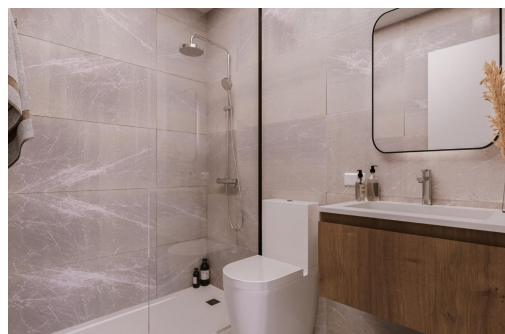

Klíčové vlastnosti

- Ložnice: 2
- Postaveno: 133m²
- Koupelny: 2
- Energetické hodnocení: B

Vlastnosti

- Air Conditioning: Pre-Installed
- Communal Pool
- Elevator/Lift
- Gym
- Near Bus Route
- Near Commercial Center
- Parking - Space
- Terrace: 72 Msq.
- Beach: 400 Meters
- Double Bedrooms: 2
- Gated
- Location: Coastal
- Near Childrens Parks
- Near Schools
- Solarium: 53 Msq.
- Useable Build Space: 83 Msq.