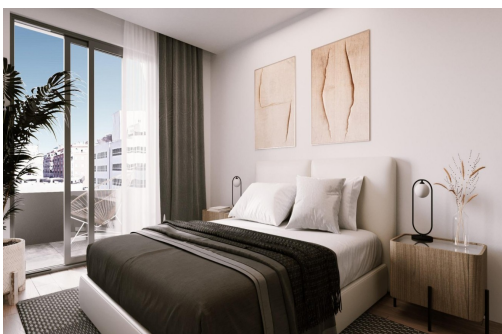

Klíčové vlastnosti

- Ložnice: 2
- Postaveno: 133m²
- Koupelny: 2
- Energetické hodnocení: B

Vlastnosti

- Air Conditioning: Pre-Installed
- Communal Pool
- Elevator/Lift
- Gym
- Near Bus Route
- Near Commercial Center
- Parking - Space
- Terrace: 72 Msq.
- Beach: 400 Meters
- Double Bedrooms: 2
- Gated
- Location: Coastal
- Near Childrens Parks
- Near Schools
- Solarium: 53 Msq.
- Useable Build Space: 83 Msq.