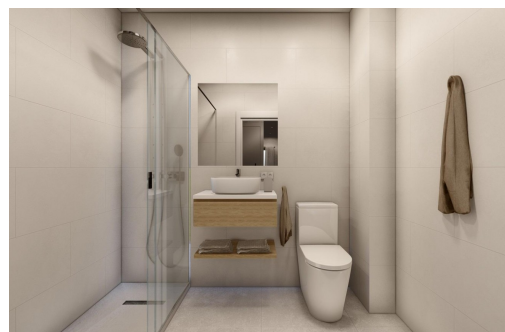

Klíčové vlastnosti

- Ložnice: 2
- Postaveno: 80m²
- Koupelny: 2
- Energetické hodnocení: B

Vlastnosti

- Air Conditioning: Pre-Installed
- Communal Pool
- Elevator/Lift
- Location: Urbanisation
- Near Schools
- Solarium: Yes
- Useable Build Space: 70 Msq.
- Beach: 9000 Meters
- Double Bedrooms: 2
- Gated
- Near Golf / Golf Resort Property
- Parking - Space
- Terrace: 88 Msq.