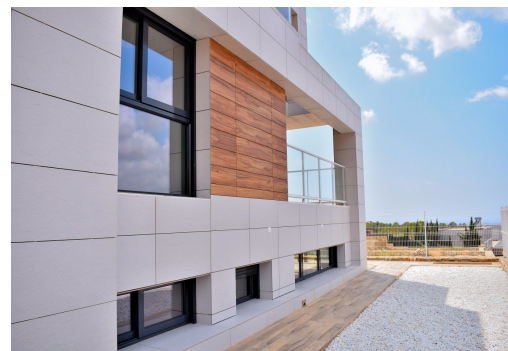

REF: RD-45556

Nowo zbudowane · Willa · Finestrat

4 SYPIALNIE

4 ŁAZIENKI

206M²

504M²

TAK

B

key features

- Sypialnie: 4
- Powierzchnia: 206m²
- Ocena energetyczna: B
- Łazienki: 4
- Działka: 504m²

Szczegóły oferty

- Air Conditioning: Pre-Installed
- Double Bedrooms: 4
- Location: Coastal, Mountain, Urbanisation
- Near Commercial Center
- Near Trees
- Ogród
- Private Pool
- Storage / Trastero
- Beach: 4000 Meters
- Gated
- Near Bus Route
- Near Schools
- Number of Parking Spaces: 1
- Parking - Space
- Solarium: Yes
- Terrace: 80 Msq.