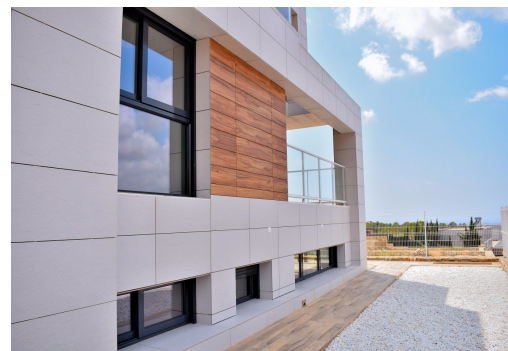

REF: RD-45556

Nowo zbudowane · Willa · Finestrat

4 SYPIALNIE

4 ŁAZIENKI

206M<sup>2</sup>

504M<sup>2</sup>

TAK

B

## Szczegóły oferty

- Air Conditioning: Pre-Installed
- Double Bedrooms: 4
- Location: Coastal, Mountain, Urbanisation
- Near Commercial Center
- Near Trees
- Ogród
- Private Pool
- Storage / Trastero
- Beach: 4000 Meters
- Gated
- Near Bus Route
- Near Schools
- Number of Parking Spaces: 1
- Parking - Space
- Solarium: Yes
- Terrace: 80 Msq.