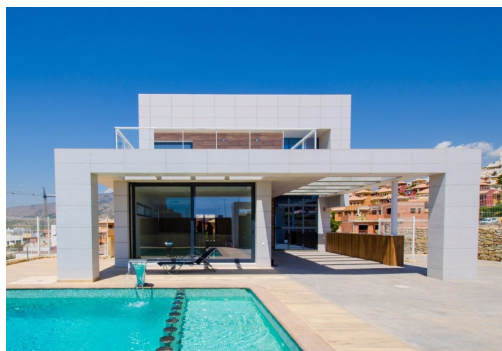

REF: RD-45556

Nowo zbudowane · Willa · Finestrat

4 SYPIALNIE

4 ŁAZIENKI

206M²

504M²

TAK

B