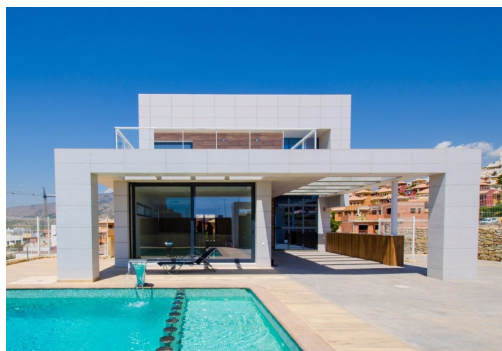

REF: RD-45556

Nowo zbudowane · Willa · Finestrat

4 SYPIALNIE

4 ŁAZIENKI

206M²

504M²

TAK

B

key features

- Sypialnie: 4
- Powierzchnia: 206m²
- Ocena energetyczna: B
- Łazienki: 4
- Działka: 504m²

Szczegóły oferty

- Air Conditioning: Pre-Installed
- Double Bedrooms: 4
- Location: Coastal, Mountain, Urbanisation
- Near Commercial Center
- Near Trees
- Ogród
- Private Pool
- Storage / Trastero
- Beach: 4000 Meters
- Gated
- Near Bus Route
- Near Schools
- Number of Parking Spaces: 1
- Parking - Space
- Solarium: Yes
- Terrace: 80 Msq.