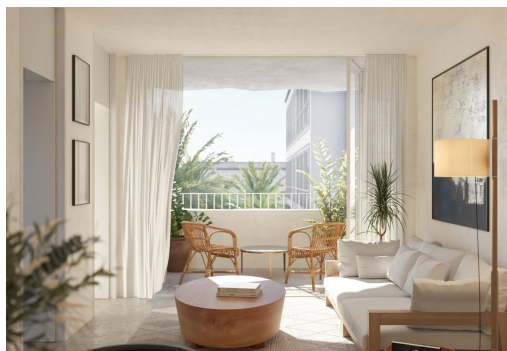

REF: RD-53361

Novostavba · Penthouse · Torrevieja

2 LOŽNICE

2 KOUPELNY

106M²

0M²

ANO

B