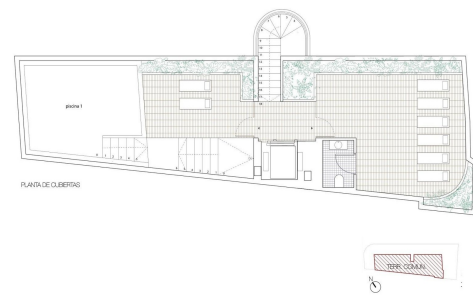

REF: RD-53361

Novostavba · Penthouse · Torrevieja

2 LOŽNICE

2 KOUPELNY

106M²

0M²

ANO

B

Klíčové vlastnosti

- Ložnice: 2
- Postaveno: 106m²
- Koupelny: 2
- Energetické hodnocení: B

Vlastnosti

- Air Conditioning: Pre-Installed
- Communal Pool
- Elevator/Lift
- Location: Coastal
- Near Commercial Center
- Terrace: 48 Msq.
- Beach: 50 Meters
- Double Bedrooms: 2
- Key Ready
- Near Bus Route
- Near Schools
- Useable Build Space: 90 Msq.