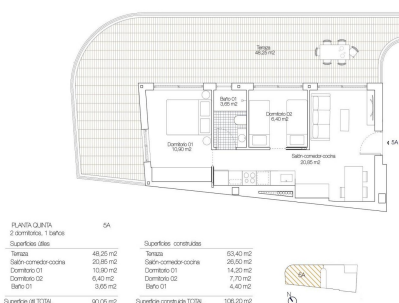

REF: RD-53361

Novostavba · Penthouse · Torrevieja

2 LOŽNICE

2 KOUPELNY

106M²

0M²

ANO

B

Klíčové vlastnosti

- Ložnice: 2
- Postaveno: 106m²
- Koupelny: 2
- Energetické hodnocení: B

Vlastnosti

- Air Conditioning: Pre-Installed
- Communal Pool
- Elevator/Lift
- Location: Coastal
- Near Commercial Center
- Terrace: 48 Msq.
- Beach: 50 Meters
- Double Bedrooms: 2
- Key Ready
- Near Bus Route
- Near Schools
- Useable Build Space: 90 Msq.