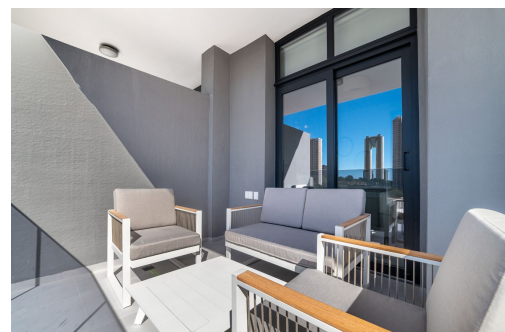

At Eagle Tower by TM, you can enjoy the sea, golf, and Benidorm lifestyle all in one. Located in a privileged area next to "Las Rejas Golf," just 1 km from Poniente Beach, with excellent communication via both the N-332 and AP7 highways. Eagle Tower by TM will feature a unique tower with a variety of housing options to choose from, including 1, 2, 3, and 4-bedroom apartments, each with a parking space and spacious glass balconies offering greater brightness and views from your home. In addition, the development includes magnificent communal areas spanning 5,400 square meters, with adult and children's pools, 2 Jacuzzis, a playground, equipped gym, paddle tennis court, multi-sport court, green areas, and several bicycle parking zones.