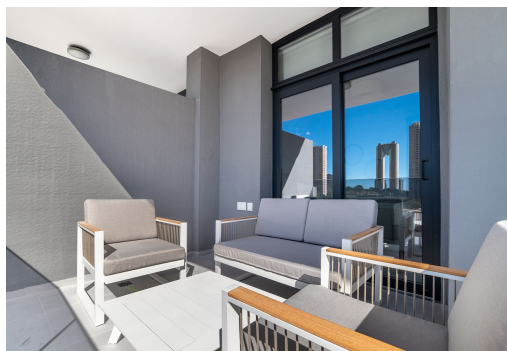

REF: TM-88310

New Build · Penthouse · Benidorm

3 BEDROOMS

3 BATHROOMS

325M²

121M²

YES

IN PROCESS