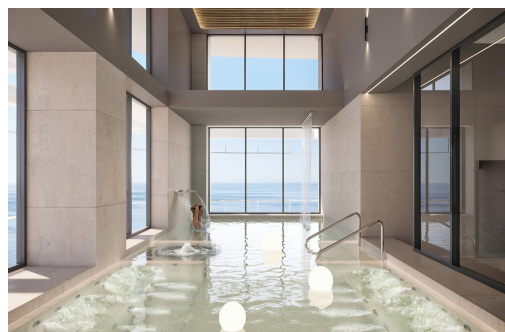

TM Tower is located in Benidorm, just 150 metres from Poniente Beach, the idyllic holiday destination on the Costa Blanca, internationally recognised as one of the most vibrant cities on the Spanish coast and the best choice for living or enjoying your holidays without compromising on anything. A high comfort environment where the primary aim is to achieve exceptional quality of life.

key features

- Bedrooms: 2
- Bathrooms: 2
- Built: 109m²
- Plot: 87m²
- Energy Rating: In process