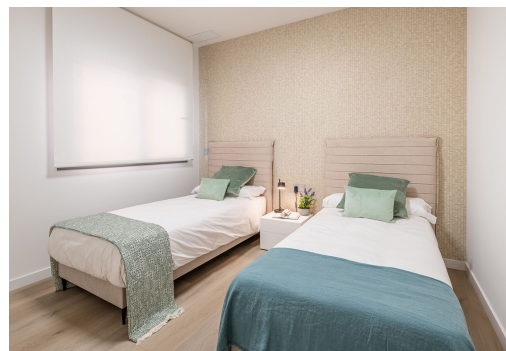

REF: TM-11783

New Build · Apartment · Colonia de Sant Jordi

3 BEDROOMS

3 BATHROOMS

408M²

162M²

YES

IN PROCESS