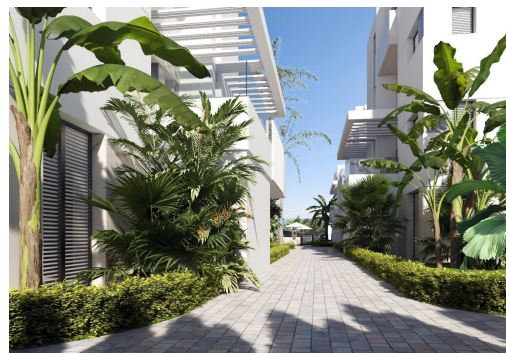

REF: RD-49292

Novostavba · Apartment · Torre Pacheco

2 LOŽNICE

2 KOUPELNY

88M²

0M²

ANO

B