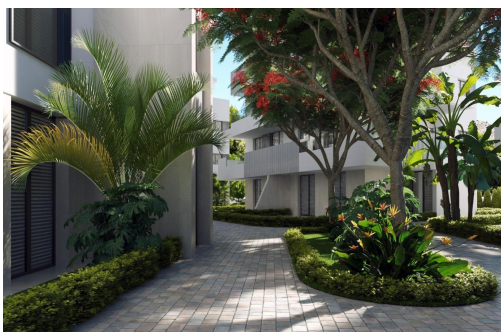

REF: RD-49292

Novostavba · Apartment · Torre Pacheco

2 LOŽNICE

2 KOUPELNY

88M²

0M²

ANO

B

- Beach: 4000 Meters
- Double Bedrooms: 2
- Gated
- Near Commercial Center
- Number of Parking Spaces: 1
- Storage / Trastero
- Useable Build Space: 70 Msq.