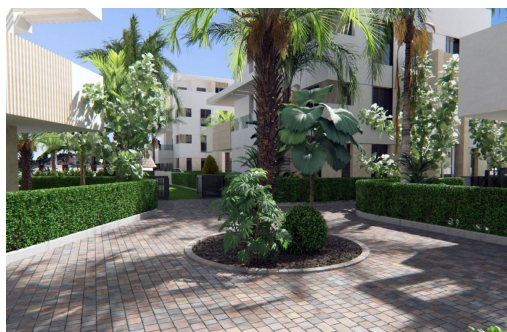

Klíčové vlastnosti

- Ložnice: 2
- Postaveno: 88m²

- Koupelny: 2
- Energetické hodnocení: B

Vlastnosti

- Air Conditioning: Pre-Installed
- Communal Pool
- Elevator/Lift
- Location: Rural, Urbanisation
- Near Schools
- Parking - Space
- Terrace: 11 Msq.

- Beach: 4000 Meters
- Double Bedrooms: 2
- Gated
- Near Commercial Center
- Number of Parking Spaces: 1
- Storage / Trastero
- Useable Build Space: 70 Msq.