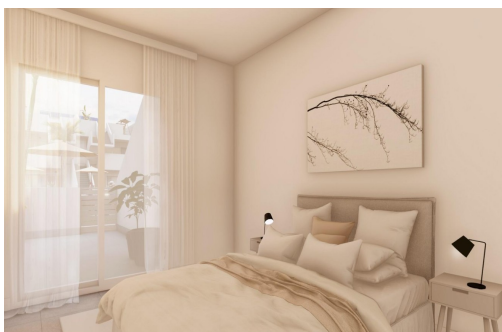

Klíčové vlastnosti

- Ložnice: 3
- Postaveno: 80m²
- Koupelny: 2
- Energetické hodnocení: B

Vlastnosti

- Air Conditioning: Pre-Installed
- Communal Pool
- Gated
- Near Commercial Center
- Parking - Space
- Useable Build Space: 70 Msq.
- Beach: 15000 Meters
- Double Bedrooms: 3
- Location: Rural, Urbanisation
- Number of Parking Spaces: 1
- Terrace: 13 Msq.