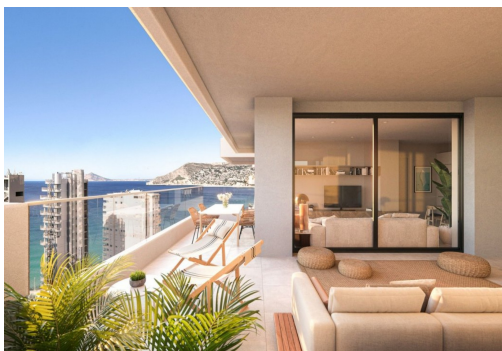

REF: RD-49322

Novostavba · Apartment · Calpe

2 LOŽNICE

2 KOUPELNY

77M²

0M²

ANO

B