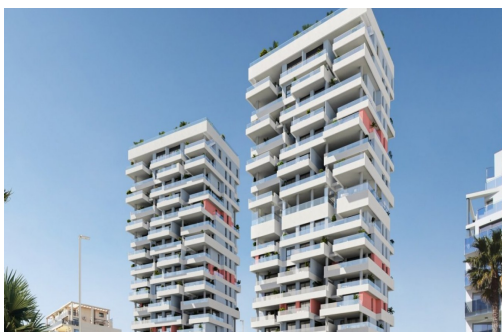

REF: RD-49322

Novostavba · Apartment · Calpe

2 LOŽNICE

2 KOUPELNY

77M²

0M²

ANO

B

Klíčové vlastnosti

- Ložnice: 2
- Postaveno: 77m²
- Koupelny: 2
- Energetické hodnocení: B

Vlastnosti

- Beach: 100 Meters
- Double Bedrooms: 2
- Gated
- Location: Coastal, Mountain, Urbanisation
- Near Schools
- Number of Parking Spaces: 1
- Storage / Trastero
- Useable Build Space: 62 Msq.
- Communal Pool
- Elevator/Lift
- Gym
- Near Childrens Parks
- Near Trees
- Parking - Space
- Terrace: 38 Msq.
- Views: Sea