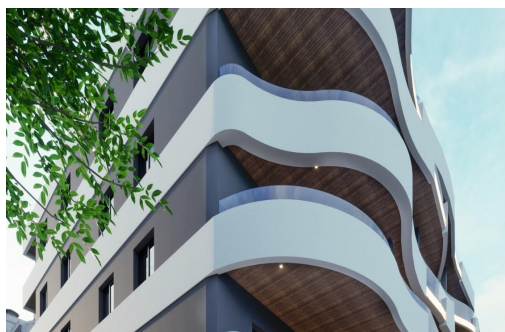

REF: RD-97732

Novostavba · Apartment · Torrevieja

2 LOŽNICE

2 KOUPELNY

64M²

5M²

ANO

B

Klíčové vlastnosti

- Ložnice: 2
- Postaveno: 64m²
- Energetické hodnocení: B
- Koupelny: 2
- Pozemek: 5m²

Vlastnosti

- Air Conditioning: Pre-Installed
- Communal Pool
- Elevator/Lift
- Near Bus Route
- Near Schools
- Terrace: 10 Msq.
- Views: Sea
- Beach: 100 Meters
- Double Bedrooms: 2
- Location: Coastal
- Near Commercial Center
- Parking - Space
- Useable Build Space: 57 Msq.