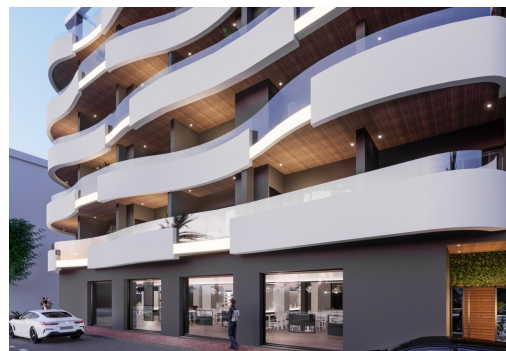

REF: RD-97732

Novostavba · Apartment · Torrevieja

2 LOŽNICE

2 KOUPELNY

64M²

5M²

ANO

B

Klíčové vlastnosti

- Ložnice: 2
- Postaveno: 64m²
- Energetické hodnocení: B
- Koupelny: 2
- Pozemek: 5m²

Vlastnosti

- Air Conditioning: Pre-Installed
- Communal Pool
- Elevator/Lift
- Near Bus Route
- Near Schools
- Terrace: 10 Msq.
- Views: Sea
- Beach: 100 Meters
- Double Bedrooms: 2
- Location: Coastal
- Near Commercial Center
- Parking - Space
- Useable Build Space: 57 Msq.