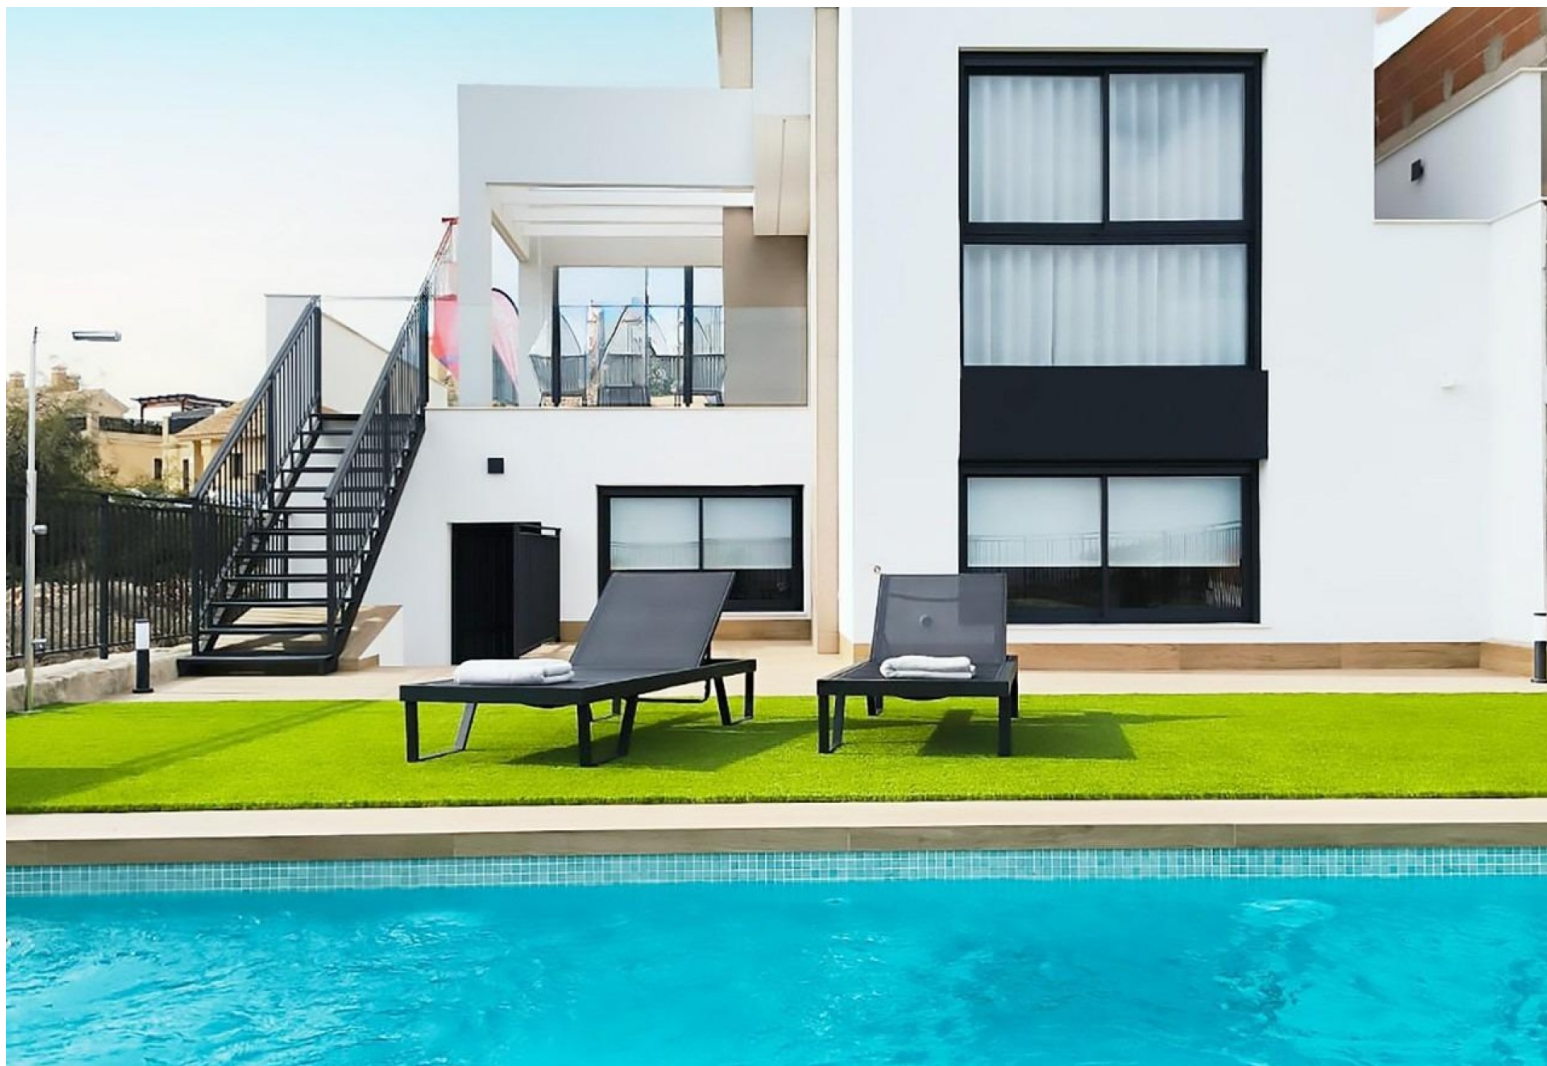

REF: RD-67087

Nowo zbudowane · Willa · Algorfa

6 SYPIALNIE

4 ŁAZIENKI

436M²

310M²

TAK

B