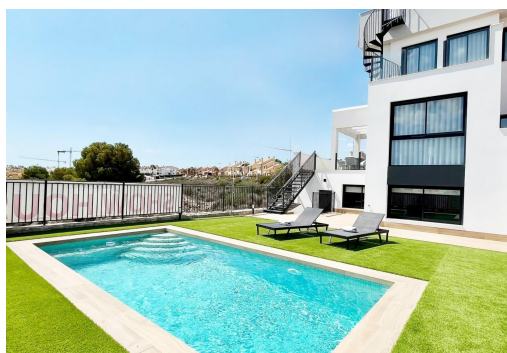

REF: RD-67087

Nowo zbudowane · Willa · Algorfa

6 SYPIALNIE

4 ŁAZIENKI

436M²

310M²

TAK

B