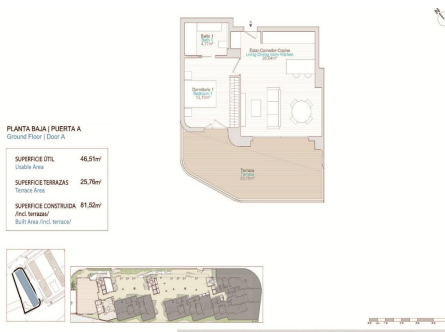

RÉF: SP-87645

Nouvelle construction · Apartment · Villajoyosa

1 CHAMBRES

1 NBR. SDB

55M²

0M²

OUI

B

Principales caractéristiques

- Chambres: 1
- Construit: 55m²
- Nbr. Sdb: 1
- Énergie: B

Les caractéristiques

- Beach: 60 Meters
- Double Bedrooms: 1
- First Line to the Sea
- Gym
- Location: Coastal, Urbanisation
- Near Schools
- Parking - Space
- Terrace: 25 Msq.
- Communal Pool
- Elevator/Lift
- Gated
- Jacuzzi
- Near Commercial Center
- Number of Parking Spaces: 1
- Storage / Trastero
- Useable Build Space: 46 Msq.