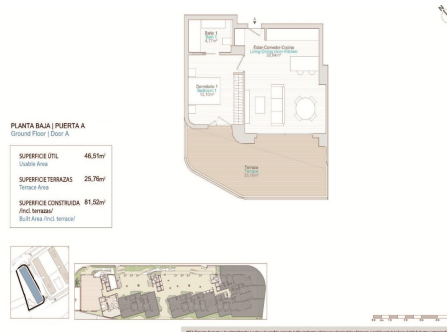

REF: SP-22005

Nueva construcción · Piso · Villajoyosa

1 HABITACIONES

1 BAÑOS

55M<sup>2</sup>

0M<sup>2</sup>

SÍ

B

## Características

- Beach: 60 Meters
- Communal Pool
- Double Bedrooms: 1
- Elevator/Lift
- First Line to the Sea
- Gated
- Gimnasio
- Jacuzzi
- Location: Coastal, Urbanisation
- Near Commercial Center
- Near Schools
- Number of Parking Spaces: 1
- Parking - Space
- Storage / Trastero
- Terrace: 25 Msq.
- Under-Build / Basement