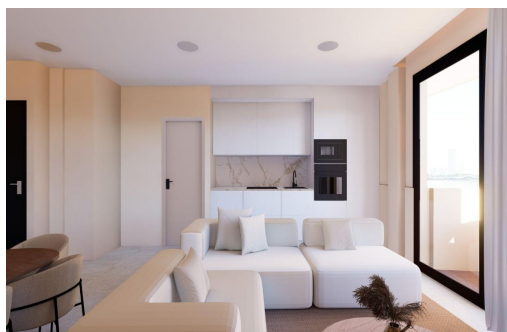

New Build Apartments with Sea Views in Muchavista, El Campello ☐☐ Exclusive Coastal Living Steps from the Beach ☐ Discover a boutique residential building located less than 200 m from Muchavista Beach in El Campello, one of the most sought after coastal areas on the Costa Blanca North. This modern development consists of only 14 apartments and penthouses with 2 and 3 bedrooms, designed to offer comfort, style and a strong connection with the Mediterranean lifestyle. Muchavista is known for its wide sandy beach, calm atmosphere and excellent services, making it ideal for both year round living and holiday use. ☐☐ Modern Design with Spacious Terraces and Sea Views ☐ All homes have been carefully designed to maximize natural light and sea views from upper floors. Open plan layouts combine the living dining area with a modern integrated kitchen, creating bright and functional spaces. Ground floor apartments enjoy private gardens, midd...