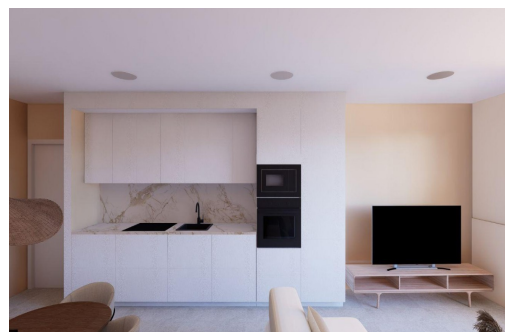

New Build Apartments with Sea Views in Muchavista, El Campello ☐☐ Exclusive Coastal Living Steps from the Beach ☐ Discover a boutique residential building located less than 200 m from Muchavista Beach in El Campello, one of the most sought after coastal areas on the Costa Blanca North. This modern development consists of only 14 apartments and penthouses with 2 and 3 bedrooms, designed to offer comfort, style and a strong connection with the Mediterranean lifestyle. Muchavista is known for its wide sandy beach, calm atmosphere and excellent services, making it ideal for both year round living and holiday use. ☐☐ Modern Design with Spacious Terraces and Sea Views ☐ All homes have been carefully designed to maximize natural light and sea views from upper floors. Open plan layouts combine the living dining area with a modern integrated kitchen, creating bright and functional spaces. Ground floor apartments enjoy private gardens, midd...