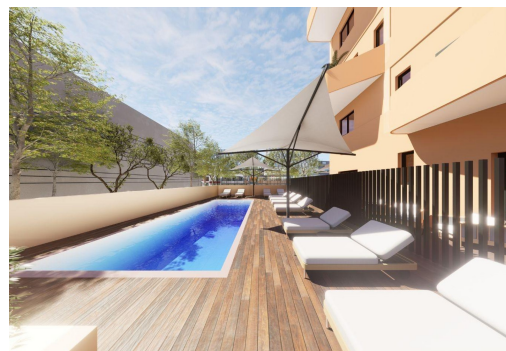

REF: SP-52024

New Build · Penthouse · El Campello

2 BEDROOMS

2 BATHROOMS

58M²

0M²

YES

B