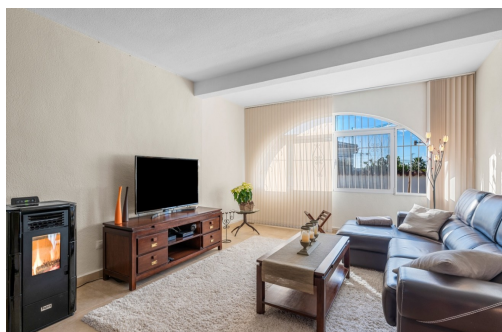

REF:

..

IN PROCESS

key features

- Energy Rating: In process

Features

- A/A
- Appliances
- BBQ
- Fireplace
- Garden
- Near Commercial Center
- Outdoor kitchen
- Partly furnished
- Air condition
- Barbecue
- Built-in wardrobes
- Garage
- Mosquito nets
- Near Schools
- Parking on plot
- Pergola