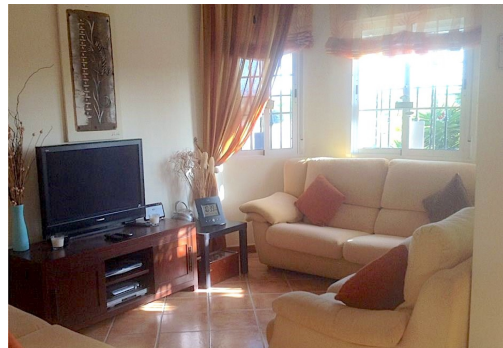

REF:

..

IN PROCESS

key features

- Energy Rating: In process

Features

- Air condition
- Ceiling fan
- Garden
- Parking on plot
- Terrace
- Alarm
- Fireplace
- Outdoor kitchen
- Storage room
- Utility room