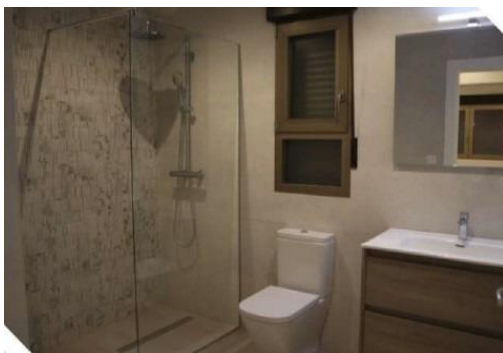

REF: RD-40641

Novostavba · Villa · Aspe

3 LOŽNICE

2 KOUPELNY

141M²

420M²

ANO

B